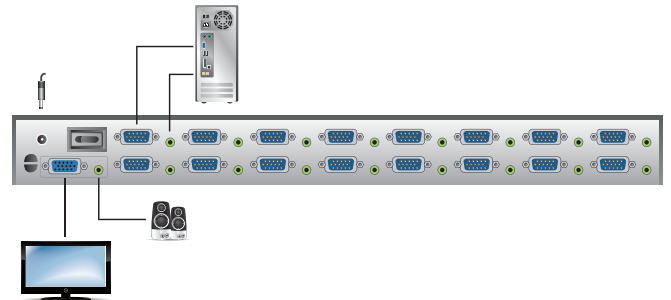

VS1601

16-Port Video Switch

- The VS1601 Video Switch is a control unit that allows you to conveniently display the video output of sixteen separate computer systems on a single monitor, or via a multimedia projector. It features stereo audio support; easy computer selection via pushbuttons; intelligent infrared (IR) remote control.

The VS1601 is rack mountable and occupies 1U of space; furthermore, it saves extra monitor space, extra power costs, and eliminates the inconvenience and wasted effort involved in constantly moving around from one computer to another.

Features

- Displays the video output of sixteen computers on a single monitor or projector
 - Quick and easy switching via front panel pushbuttons or IR remote control
 - External IR receiver (1.8 m) for maximum efficiency and convenience
 - Audio-enabled
 - Supports up to 250 MHz bandwidth
 - Long-distance transmission – up to 65 m
 - Superior video quality – up to 1920 x 1440 @ 60Hz; DDC; DDC2; DDC2B
 - Supports VGA, SVGA, XGA, SXGA, UXGA, WUXGA and multisync monitors
 - Designed for enterprise use – 1U in size and rack mountable
- * Video content sent over very long distance using a VGA cable might result in slight degradation of the video signal and quality.