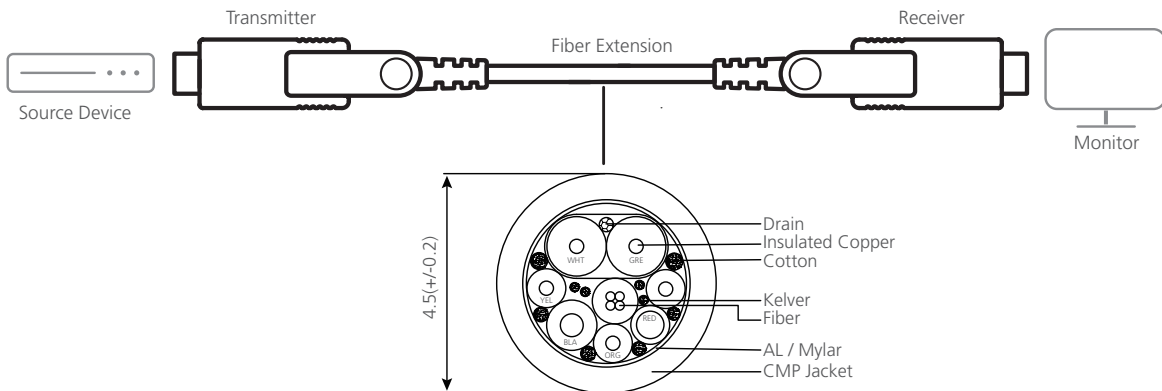

# 10M / 20M / 30M / 60M / 100M True 4K HDMI Active Optical Cable

VE7831A / VE7832A / VE7833A / VE7834A / VE7835A

ATEN VE7831A / VE7832A / VE7833A / VE7834A / VE7835A optical cables utilize AOC technology that enable conversion between input signals and output signals for optimum high bandwidth data transmissions. The EMI-resistant optical cables are available in 10, 20, 30, 60, and 100 m with full support of True 4K resolutions. They are fully compliant with HDCP 2.2 standards and meet HDMI specifications including 3D, deep color, and data rates up to 18 Gbps. Supporting Dolby True HD and DTS-HD Master Audio, these optical cables guarantee lossless audio signal transmissions. This cable series comes with an HDMI Ethernet Channel (HEC) to combine audio, video, and data streams into a cable, enabling Internet connection sharing and IP-based applications over HDMI. Plus, it supports Audio Return Channel (ARC), allowing audio signal to travel to and from the TV and audio system, thereby reducing the number of cables between the television and external Home Theatre System or soundbar.

Engineered to meet the latest trend of integrator-friendly design, the VE7831A / VE7832A / VE7833A / VE7834A / VE7835A optical cables feature pluggable gender and gold-plated connectors. Therefore, the cables are ideal solutions for extending the reach of digital signages in a wide range of settings, such as traffic stations, shopping centers, and hospital facilities.